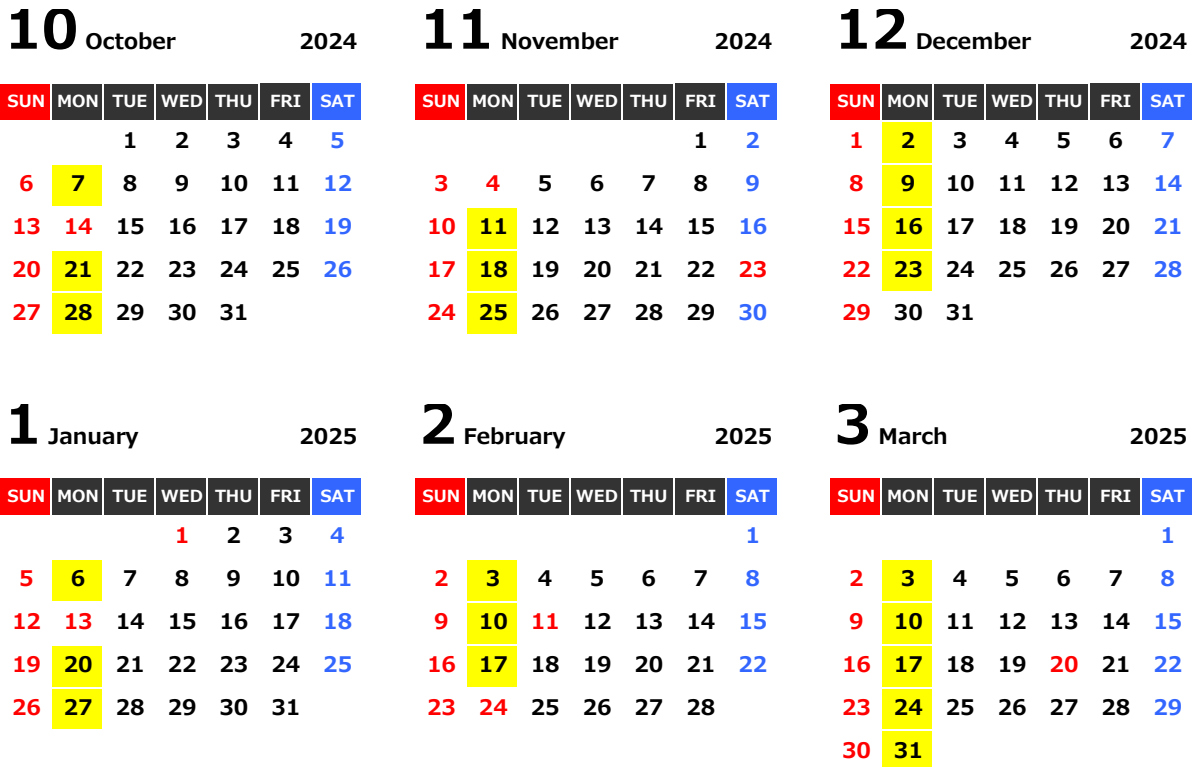

外国人市民の相談窓口 ハローコーナー Counselling Services for Non-Japanese Residents, "Hello Corner"

Hello Corner offers counselling services to non-Japanese residents in Ageo.
Please feel free to visit or call Hello Corner for assistance in daily life matters.

When: Every Monday (excluding national holidays and days that the City Hall is closed)
Where: Ageo City Hall Annex #3, 1F (Building across from City Hall)
Phone: 048-775-5111 Tell the switchboard operator, "Hello Corner *onegai-shimasu.*"

9:00am ~ noon	English / Spanish
1:00pm ~ 4:00pm	Spanish / Chinese / Portuguese

At City Hall counters, interpretation services are available in 13 languages via telephone.
Available languages: English, Chinese, Korean, Portuguese, Spanish, Thai, Vietnamese, Indonesian, Tagalog, Nepalese, Hindu, Mongolian and Myanmar

For details, please contact Shimin Kyodo Suishin Ka.
Tel: 048-775-4597
Fax: 048-775-0007
Mail: s53000@city.ageo.lg.jp