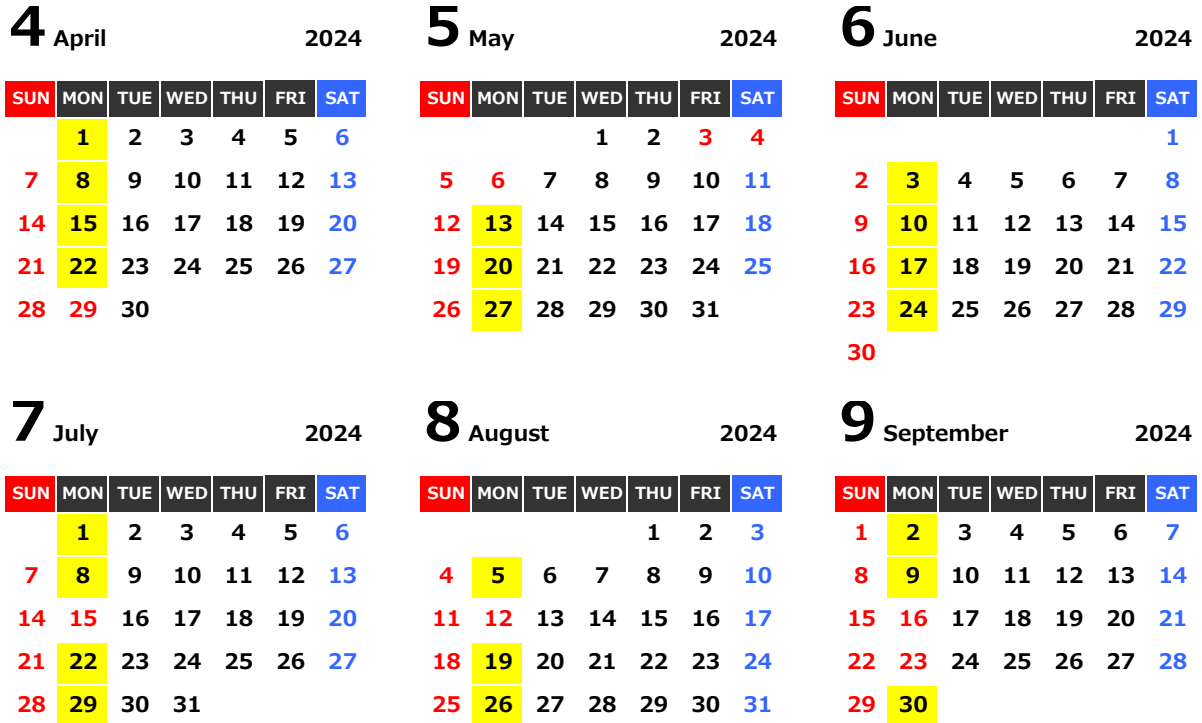

外国人市民の相談窓口 ハローコーナー Counselling Services for Non-Japanese Residents, "Hello Corner"

Hello Corner offers counselling services to non-Japanese residents in Ageo.
Please feel free to visit or call Hello Corner for assistance in daily life matters.

When: Every Monday (excluding national holidays and days that the City Hall is closed)
Where: Ageo City Hall Annex #3, 1F (Building across from City Hall)
Phone: 048-775-5111 Tell the switchboard operator, "Hello Corner *onegai-shimasu.*"